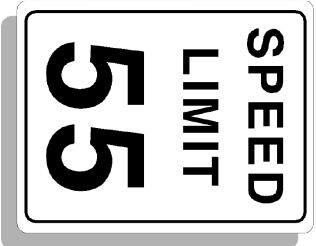

Shapes I See in Signs

This sign is shaped like a TRIANGLE.

This sign is shaped like a CIRCLE.

This sign is shaped like an OCTAGON.

This sign is shaped like a **DIAMOND**.

This sign is shaped like a **PENTAGON**.

This sign is shaped like a **RECTANGLE**.

Cut out the pages in the 'Shapes I See' booklet and staple them together to add to your lapbook.