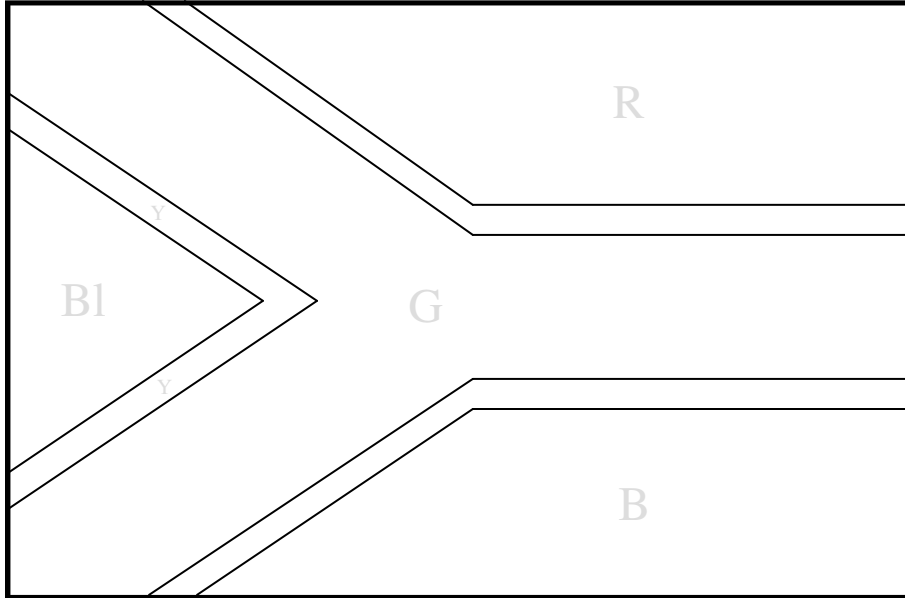

The Flag of South Africa

*Color the flag of the Republic of South Africa using this key:
G ~ dark green; R ~ red; Y ~ gold; B ~ blue; Bl ~ black*

The Republic of South Africa first flew this flag on April 27, 1994. It was originally designed as an 'interim' flag and a last minute decision was made to use it as the national flag.

The South African government has said the the flag is '*a synopsis of principal elements of the country's flag history*' and also that '*no universal symbolism should be attached to any of the colours*'. The only part of the flag that does hold symbolism is the 'V' or 'Y' shape in the flag. It is '*the convergence of diverse elements within South African society taking the road ahead in unity*'.